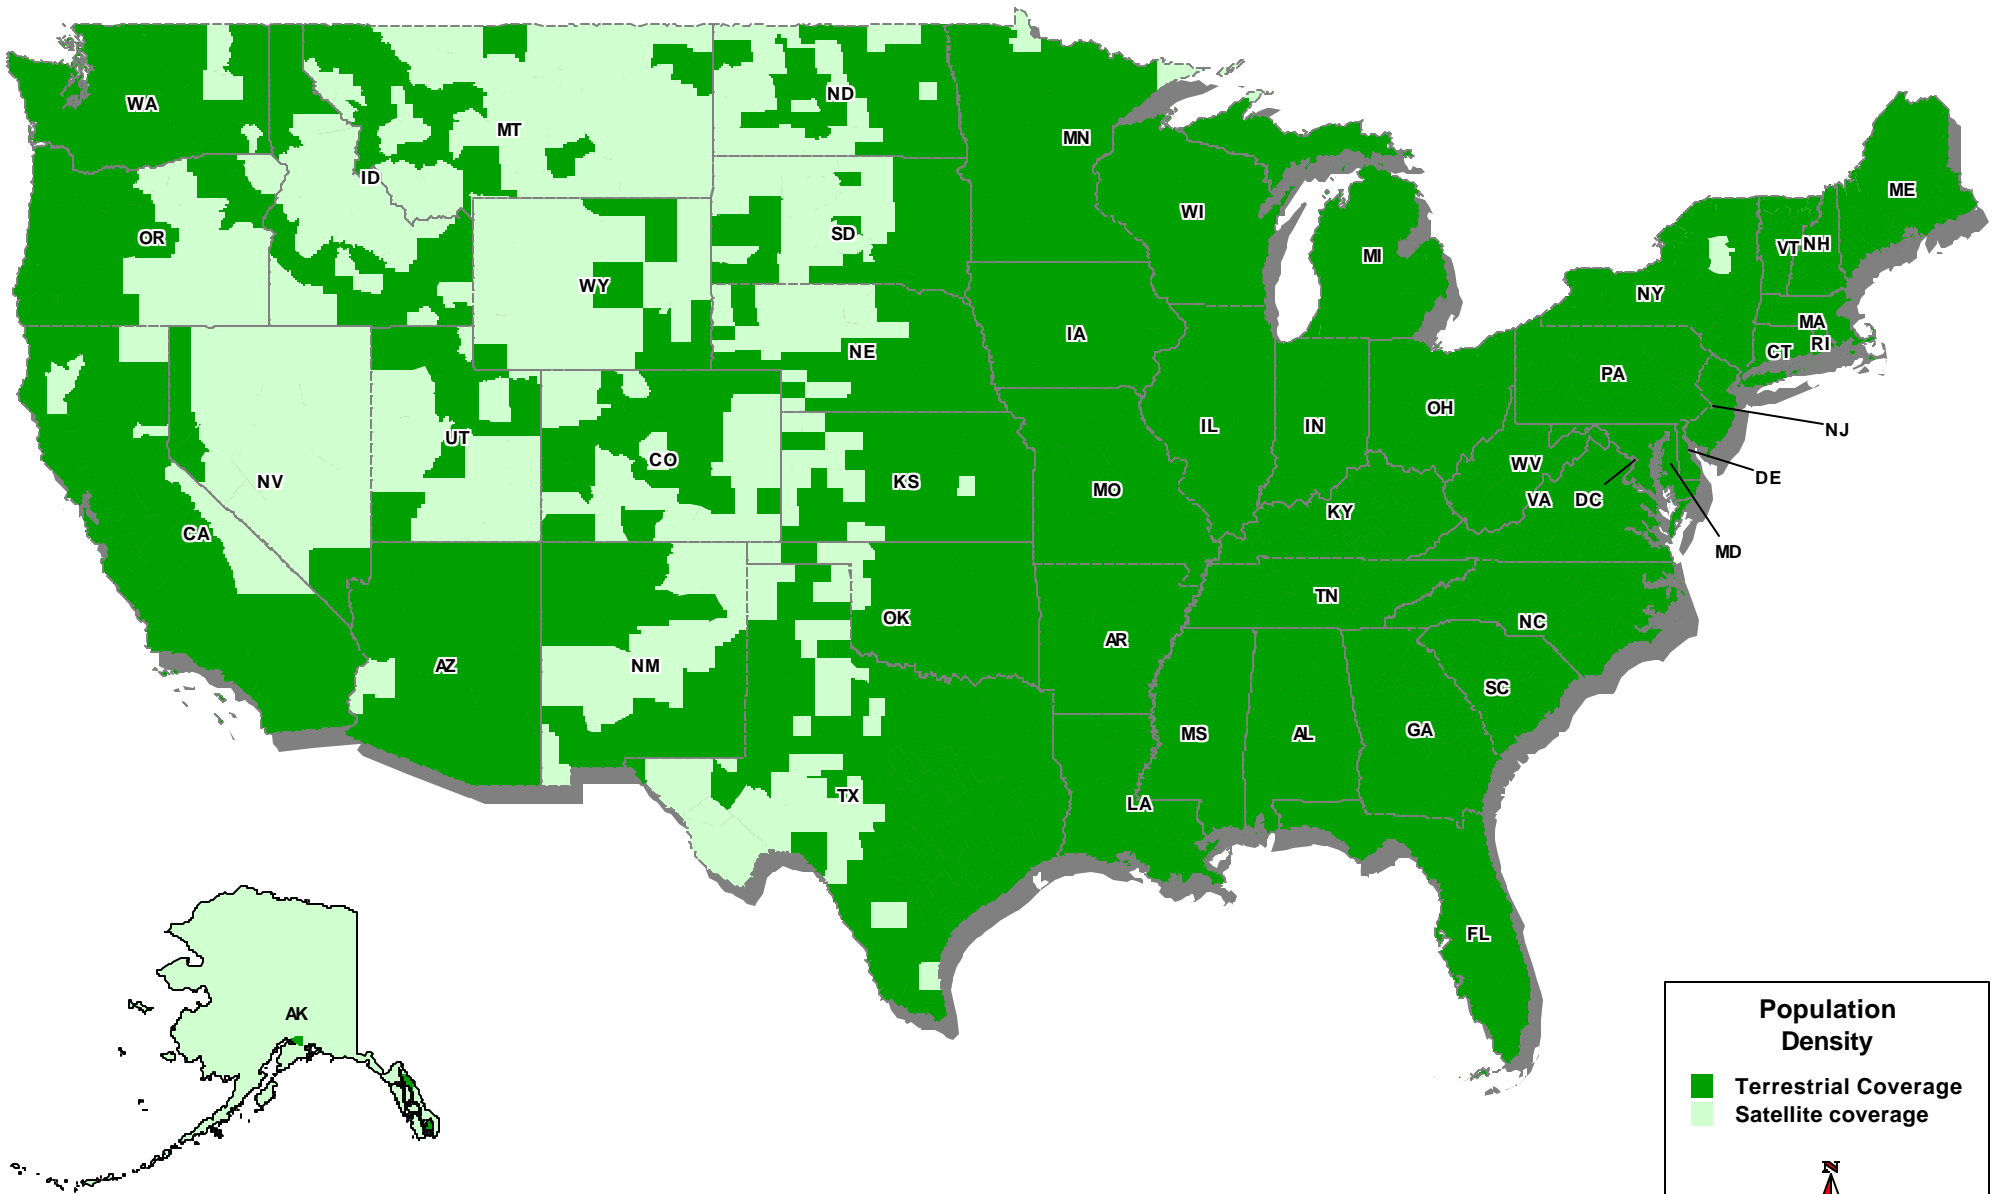

ATTACHMENT D

Population Density

- Terrestrial Coverage
- Satellite coverage

A compass rose is located at the bottom of the legend box, indicating the cardinal directions: North (N), South (S), East (E), and West (W).